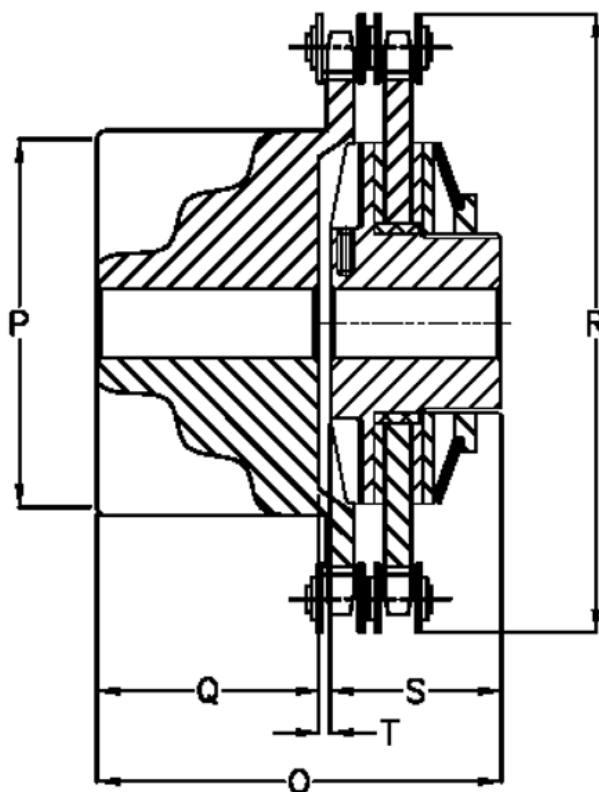

Data Sheet

Article number: 4601307

Description: Securex torque limiter C 130/85
0

Measures

Max angular displacement = 30
Max parallel displacement = 0.35
Max torque Nm = 130
Number of springs = 1
O = 100.0
P = 90
Q = 42.0
R = 138.0

S = 55
T = 3.0